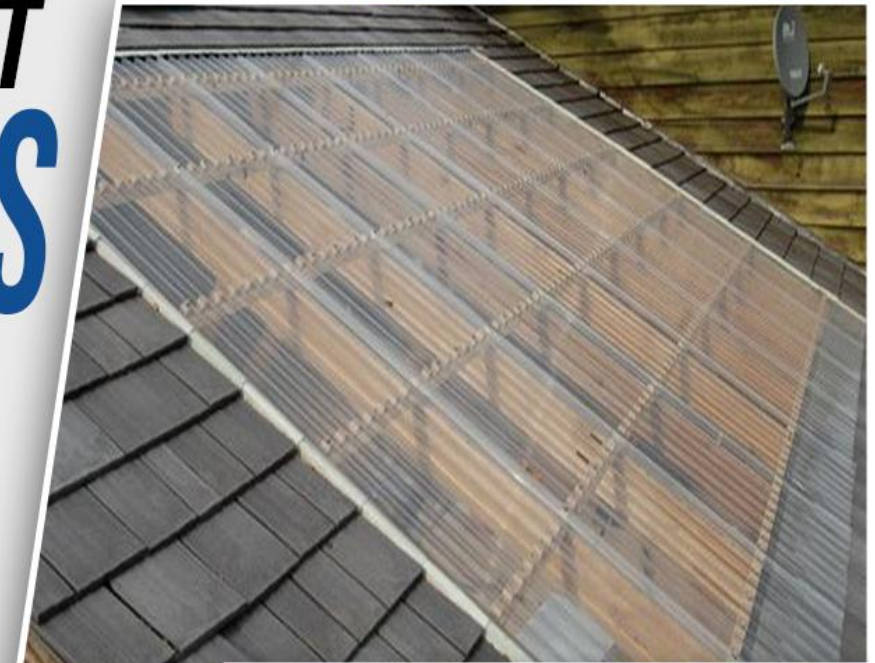

LOYID ROOFS

Find a **PERFECT**
ASBESTOS
CORRUGATED
For Roofing

AVAILABLE IN

10 FT LENGTH, 3.5 FT WIDTH

12 FT LENGTH, 3.5 FT WIDTH

AND ALSO CUSTOM SIZE

FEATURES

- ✓ UNMATCHED DURABILITY
- ✓ SUPERIOR INSULATION
- ✓ VERSATILE APPLICATION
- ✓ TRUSTED QUALITY

→ **BOOK NOW**

+91 8714166124

loyidroofs07@gmail.com

ADDRESS : LOYID ROOFS, KAKKAVADI VILLAGE, KARUR, TAMIL NADU.
SUBSIDIARY COMPANY : MARY MATHA TRADERS, NORTH PARAVUR, KERALA

FOLLOW US NOW