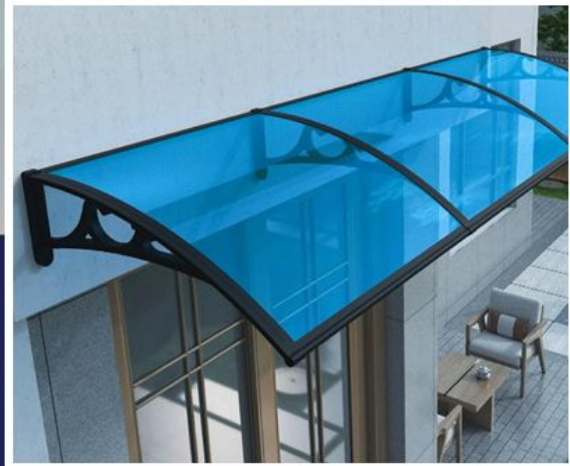

Introducing **CANOPY ROOFS**

CALL NOW

+91 87141 66124

loyidroofs07@gmail.com

ADDRESS : LOYID ROOFS, KAKKAVADI VILLAGE, KARUR, TAMIL NADU.
SUBSIDIARY COMPANY : MARY MATHA TRADERS, NORTH PARAVUR, KERALA.