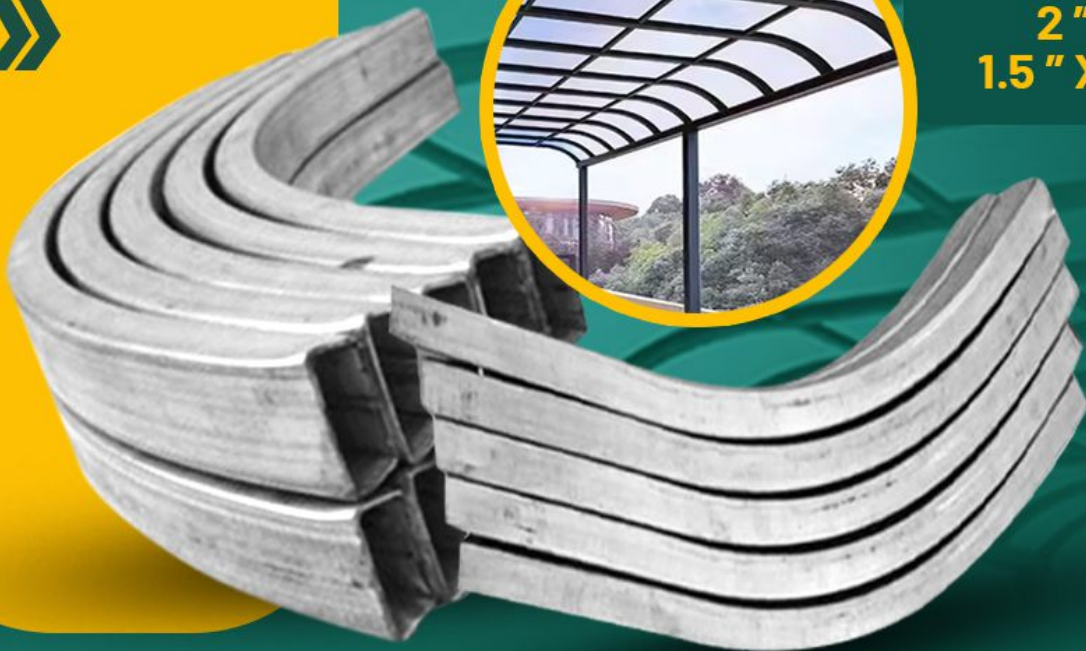

BEND WITH STRENGTH
LAST WITH DURABILITY

Follow us:

GI BEND PIPE

AVAILABLE SIZE

2" X 1"
1.5" X 0.75"

CALL NOW

+91 87141 66124

loyidroofs07@gmail.com

ADDRESS : LOYID ROOFS, KAKKAVADI VILLAGE, KARUR, TAMIL NADU.
SUBSIDIARY COMPANY : MARY MATHA TRADERS, NORTH PARAVUR, KERALA.